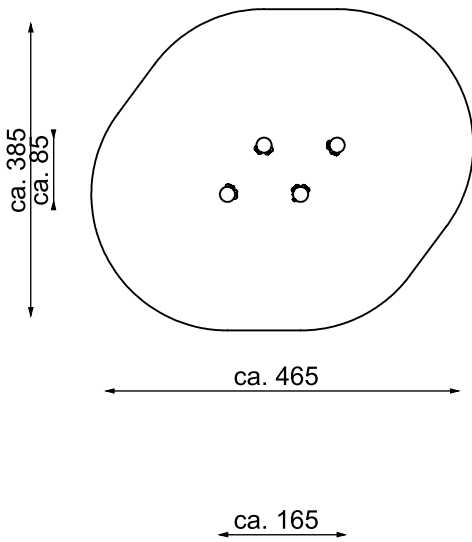

Information about the product

Dimensions	ca. 165 x 85 cm
Safety zone	ca. 465 x 385 cm
Safety zone area	ca. 14,5 m ²
Overall height	ca. 200 cm
Free fall height	ca. 59 cm
Amount of users	4
Product complies with EN 1176-1:2017-12	Yes
Availability of spare parts	Yes
Age range	3-12

According to EN 1176-1:2017-12 norm, the product requires applying a safety surface according to the product's free fall height.

Functions

Socializing

Climbing

SCALE 1:30

Materials

Natural robinia wood